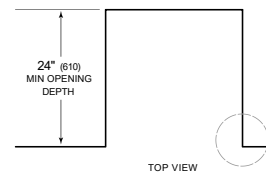

**PRODUCT SPECIFICATIONS**

Model	DW2451
Dimensions	23 5/8"W x 34 1/2"H x 23 1/4"D
Door Clearance	26 3/4"
Sound Level	41 dBA (Model and cycle/option dependent)
Electrical Supply	115 VAC, 60 Hz
Electrical Service	15 amp dedicated circuit
Receptacle	3-prong grounding-type
Cord Length	6'
Water Connection	5' braided tubing with 3/8" female compression fitting
Drain Connection	5' (1.5 m) corrugated tubing
Plumbing Pressure	30–140 psi

**ELECTRICAL**

**PLUMBING**

**COVE OPENING WIDTH** Cove dishwashers accommodate varying opening widths. A 23 5/8" (60 cm) width provides minimum reveals and is ideal for new construction. A 24" width is also common; however, reveals for a 24" opening will be larger than the reveals for a 23 5/8" opening unless the panel width is adjusted accordingly. 24" and 60 cm stainless steel panels are available and must be specified accordingly.

**PANEL SPECIFICATIONS** For complete panels specifications including width/height, weight requirements and thickness requirements visit [subzero-wolf.com/reveal](http://subzero-wolf.com/reveal).

**INTERIOR VIEW**

This illustration is intended for interior reference only and may not represent the exterior of the model being specified.

**DIMENSIONS**

\*33 3/4" (857) MIN TO 34 3/4" (883) MAX

**60 CM INSTALLATION**

NOTE: 3 1/2" (89) finished returns will be visible and should be finished to match cabir