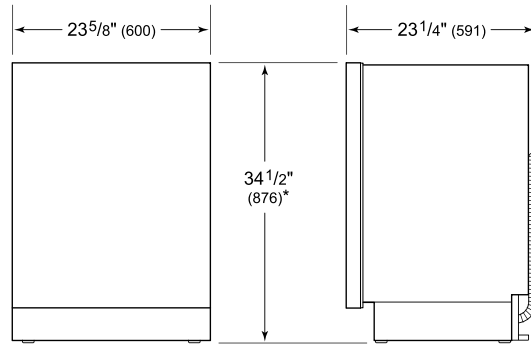

**PRODUCT SPECIFICATIONS**

Model	DW2451
Dimensions	23 5/8"W x 34 1/2"H x 23 1/4"D
Door Clearance	26 3/4"
Sound Level	41 dBA (Model and cycle/option dependent)
Electrical Supply	115 VAC, 60 Hz
Electrical Service	15 amp dedicated circuit
Receptacle	3-prong grounding-type
Cord Length	6'
Water Connection	5' braided tubing with 3/8" female compression fitting
Drain Connection	5' (1.5 m) corrugated tubing
Plumbing Pressure	30–140 psi

**ELECTRICAL**

**PLUMBING**

**COVE OPENING WIDTH** Cove dishwashers accommodate varying opening widths. A 23 5/8" (60 cm) width provides minimum reveals and is ideal for new construction. A 24" width is also common; however, reveals for a 24" opening will be larger than the reveals for a 23 5/8" opening unless the panel width is adjusted accordingly. 24" and 60 cm stainless steel panels are available and must be specified accordingly.

**PANEL SPECIFICATIONS** For complete panels specifications including width/height, weight requirements and thickness requirements visit [subzero-wolf.com/reveal](http://subzero-wolf.com/reveal).

**INTERIOR VIEW**

This illustration is intended for interior reference only and may not represent the exterior of the model being specified.

**DIMENSIONS**

\*33 3/4" (857) MIN TO 34 3/4" (883) MAX

**60 CM INSTALLATION**

NOTE: 3 1/2" (89) finished returns will be visible and should be finished to match cabir