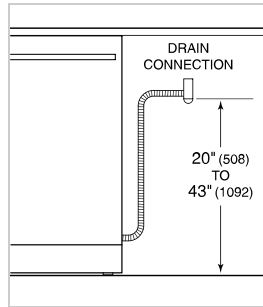

### DISHWASHER

- 4 LED lights (2 sides; 2 top)
- 43 spray jets across 3 spray arms
- Four-stage, fine mesh filter
- Adjustable stemware rail
- Adjustable cup shelf
- Height-adjustable middle rack
- Easy-glide bottom rack
- Upper silverware rack
- One large utensil basket
- Fold-down tines on lower and middle racks

**PRODUCT SPECIFICATIONS**

Model	DW2451
Dimensions	23 5/8"W x 34 1/2"H x 23 1/4"D
Door Clearance	26 3/4"
Sound Level	41 dBA (Model and cycle/option dependent)
Electrical Supply	115 VAC, 60 Hz
Electrical Service	15 amp dedicated circuit
Receptacle	3-prong grounding-type
Cord Length	6'
Water Connection	5' braided tubing with 3/8" female compression fitting
Drain Connection	5' (1.5 m) corrugated tubing
Plumbing Pressure	30–140 psi

**ELECTRICAL**

**PLUMBING**

**COVE OPENING WIDTH** Cove dishwashers accommodate varying opening widths. A 23 5/8" (60 cm) width provides minimum reveals and is ideal for new construction. A 24" width is also common; however, reveals for a 24" opening will be larger than the reveals for a 23 5/8" opening unless the panel width is adjusted accordingly. 24" and 60 cm stainless steel panels are available and must be specified accordingly.

This illustration is intended for interior reference only and may not represent the exterior of the model being specified.

**DIMENSIONS**

\*33 3/4" (857) MIN TO 34 3/4" (883) MAX

**60 CM INSTALLATION**

NOTE: 3 1/2" (89) finished returns will be visible and should be finished to match cabir