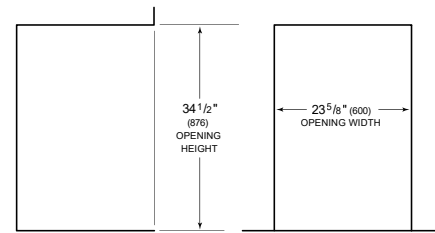

**PRODUCT SPECIFICATIONS**

Model	DW2451
Dimensions	23 5/8"W x 34 1/2"H x 23 1/4"D
Door Clearance	26 3/4"
Sound Level	41 dBA (Model and cycle/option dependent)
Electrical Supply	115 VAC, 60 Hz
Electrical Service	15 amp dedicated circuit
Receptacle	3-prong grounding-type
Cord Length	6'
Water Connection	5' braided tubing with 3/8" female compression fitting
Drain Connection	5' (1.5 m) corrugated tubing
Plumbing Pressure	30–140 psi

**ELECTRICAL**

**PLUMBING**

**COVE OPENING WIDTH** Cove dishwashers accommodate varying opening widths. A 23 5/8" (60 cm) width provides minimum reveals and is ideal for new construction. A 24" width is also common; however, reveals for a 24" opening will be larger than the reveals for a 23 5/8" opening unless the panel width is adjusted accordingly. 24" and 60 cm stainless steel panels are available and must be specified accordingly.

**PANEL SPECIFICATIONS** For complete panels specifications including width/height, weight requirements and thickness requirements visit [subzero-wolf.com/reveal](http://subzero-wolf.com/reveal).

**INTERIOR VIEW**

This illustration is intended for interior reference only and may not represent the exterior of the model being specified.

**DIMENSIONS**

\*33 3/4" (857) MIN TO 34 3/4" (883) MAX

**60 CM INSTALLATION**

NOTE: 3 1/2" (89) finished returns will be visible and should be finished to match cabir