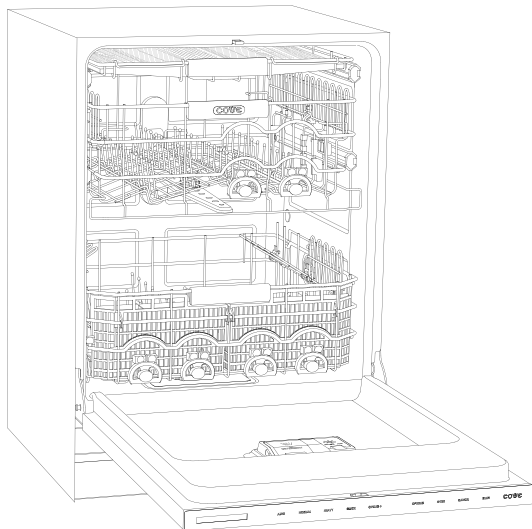

### DISHWASHER

- 4 LED lights (2 sides; 2 top)
- 43 spray jets across 3 spray arms
- Four-stage, fine mesh filter
- Adjustable stemware rail
- Adjustable cup shelf
- Height-adjustable middle rack
- Easy-glide bottom rack
- Upper silverware rack
- One large utensil basket
- Fold-down tines on lower and middle racks

**ELECTRICAL**

**PLUMBING**

**COVE OPENING WIDTH** Cove dishwashers accommodate varying opening widths. A 23 5/8" (60 cm) width provides minimum reveals and is ideal for new construction. A 24" width is also common; however, reveals for a 24" opening will be larger than the reveals for a 23 5/8" opening unless the panel width is adjusted accordingly. 24" and 60 cm stainless steel panels are available and must be specified accordingly.

**PANEL SPECIFICATIONS** For complete panels specifications including width/height, weight requirements and thickness requirements visit [subzero-wolf.com/reveal](http://subzero-wolf.com/reveal).

**INTERIOR VIEW**