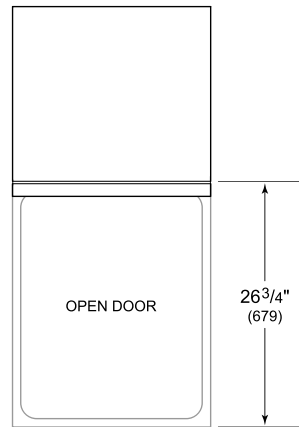

**PRODUCT SPECIFICATIONS**

Model	DW2451
Dimensions	23 5/8"W x 34 1/2"H x 23 1/4"D
Door Clearance	26 3/4"
Sound Level	41 dBA (Model and cycle/option dependent)
Electrical Supply	115 VAC, 60 Hz
Electrical Service	15 amp dedicated circuit
Receptacle	3-prong grounding-type
Cord Length	6'
Water Connection	5' braided tubing with 3/8" female compression fitting
Drain Connection	5' (1.5 m) corrugated tubing
Plumbing Pressure	30–140 psi

**ELECTRICAL**

**PLUMBING**

**COVE OPENING WIDTH** Cove dishwashers accommodate varying opening widths. A 23 5/8" (60 cm) width provides minimum reveals and is ideal for new construction. A 24" width is also common; however, reveals for a 24" opening will be larger than the reveals for a 23 5/8" opening unless the panel width is adjusted accordingly. 24" and 60 cm stainless steel panels are available and must be specified accordingly.

**PANEL SPECIFICATIONS** For complete panels specifications including width/height, weight requirements and thickness requirements visit [subzero-wolf.com/reveal](http://subzero-wolf.com/reveal).

**INTERIOR VIEW**

This illustration is intended for interior reference only and may not represent the exterior of the model being specified.

**DIMENSIONS**

\*33 3/4" (857) MIN TO 34 3/4" (883) MAX

**60 CM INSTALLATION**

NOTE: 3 1/2" (89) finished returns will be visible and should be finished to match cabir