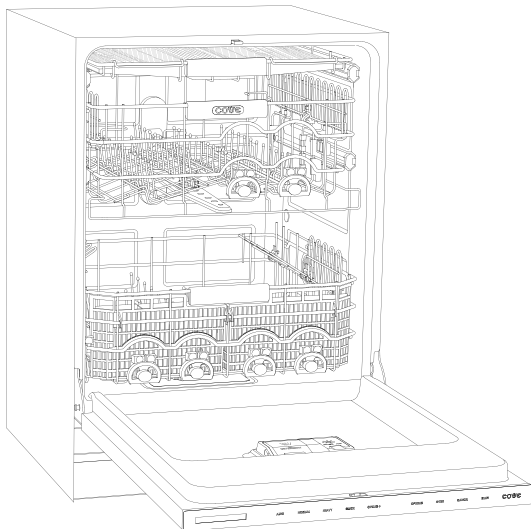

INTERIOR VIEW