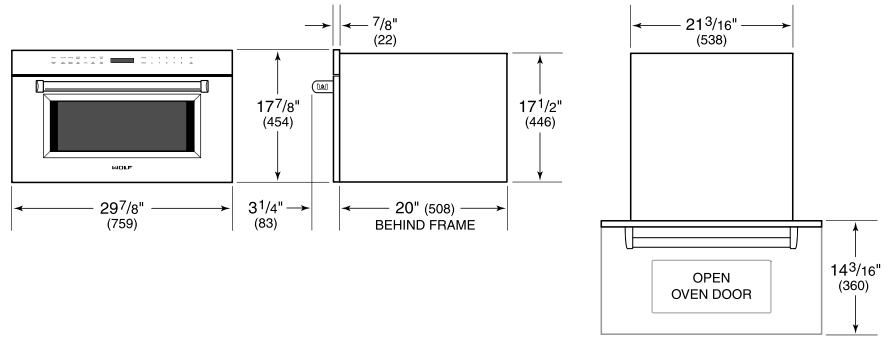

Let the microwave do the cooking with intuitive Gourmet Mode settings

Install into surrounding cabinetry to coordinate with other Wolf built-in ovens and warming drawers

**PRODUCT SPECIFICATIONS**

Model	MDD30PM/S/PH
Dimensions	29 7/8"W x 17 7/8"H x 20"D
Capacity	1.6 cu. ft.
Door Clearance	14 3/16"
Weight	82 lbs
Electrical Supply	120 VAC, 60 Hz
Electrical Service	15 amp dedicated circuit
Power Cord Length	4 Feet
Receptacle	3-prong grounding-type

**ELECTRICAL**

**NOTE:** Dimensions in parenthesis are in millimeters unless otherwise specified

**DIMENSIONS**

**STANDARD INSTALLATION**