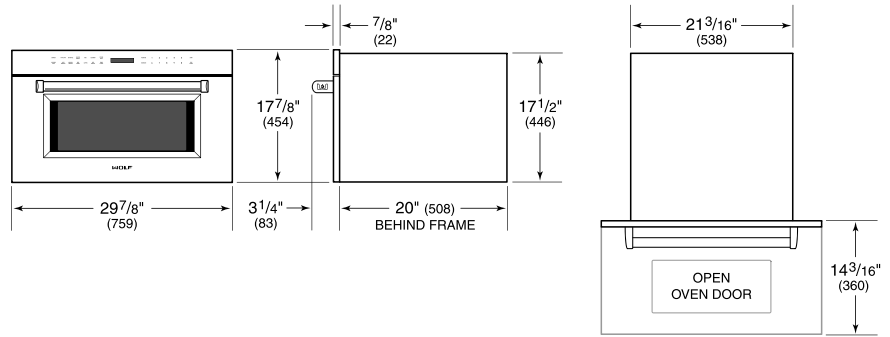

Let the microwave do the cooking with intuitive Gourmet Mode settings

Install into surrounding cabinetry to coordinate with other Wolf built-in ovens and warming drawers

**PRODUCT SPECIFICATIONS**

Model	MDD30PM/S/PH
Dimensions	29 7/8"W x 17 7/8"H x 20"D
Capacity	1.6 cu. ft.
Door Clearance	14 3/16"
Weight	82 lbs
Electrical Supply	120 VAC, 60 Hz
Electrical Service	15 amp dedicated circuit
Power Cord Length	4 Feet
Receptacle	3-prong grounding-type

**ELECTRICAL**

**NOTE:** Dimensions in parenthesis are in millimeters unless otherwise specified

**DIMENSIONS**

**FLUSH INSTALLATION**

\*Will be visible and should be finished to match cabinetry.  
 \*\*Dimension provides minimum reveals.