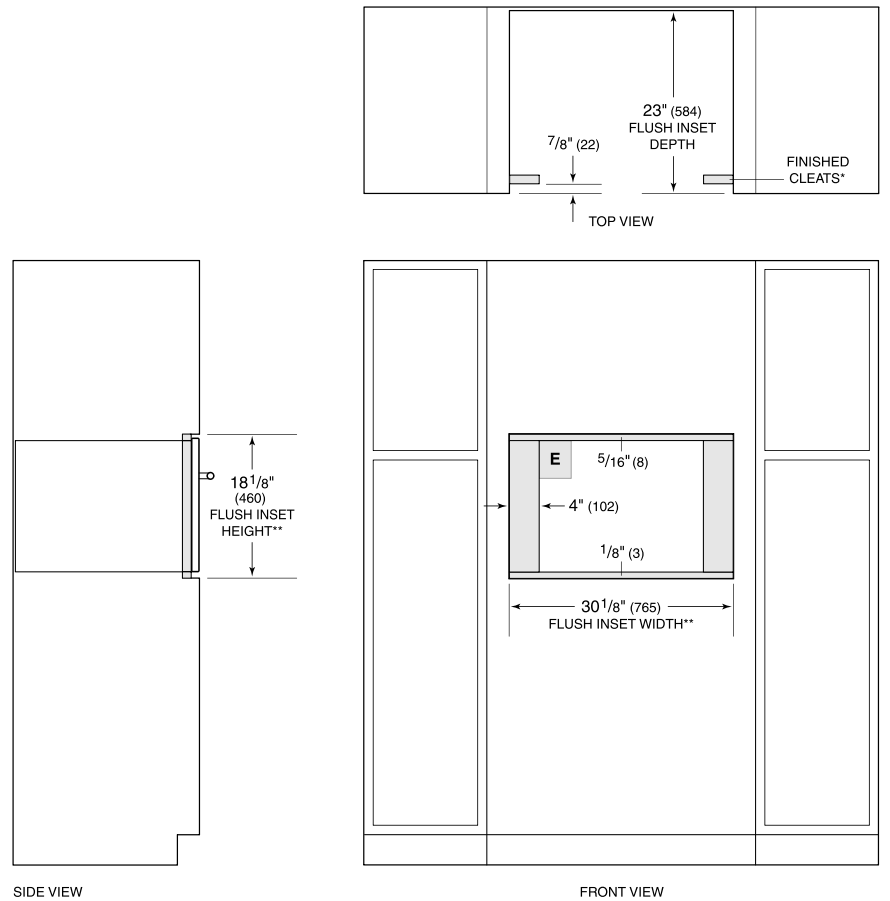

**MDD30PM/S/PH**

**FEATURES**

Distributes heat evenly with no hot or cold spots allowing for oven-like operation

Installs standard or flush to conceal the oven from view

Matches M series ovens, coffee systems, convection steam oven

Let the microwave do the cooking with intuitive Gourmet Mode settings

Install into surrounding cabinetry to coordinate with other Wolf built-in ovens and warming drawers

**PRODUCT SPECIFICATIONS**

Model	MDD30PM/S/PH
Dimensions	29 7/8"W x 17 7/8"H x 20"D
Capacity	1.6 cu. ft.
Door Clearance	14 3/16"
Weight	82 lbs
Electrical Supply	120 VAC, 60 Hz
Electrical Service	15 amp dedicated circuit
Power Cord Length	4 Feet
Receptacle	3-prong grounding-type

**ELECTRICAL**

**NOTE:** Dimensions in parenthesis are in millimeters unless otherwise specified

**DIMENSIONS**

**FLUSH INSTALLATION**

\*Will be visible and should be finished to match cabinetry.  
 \*\*Dimension provides minimum reveals.