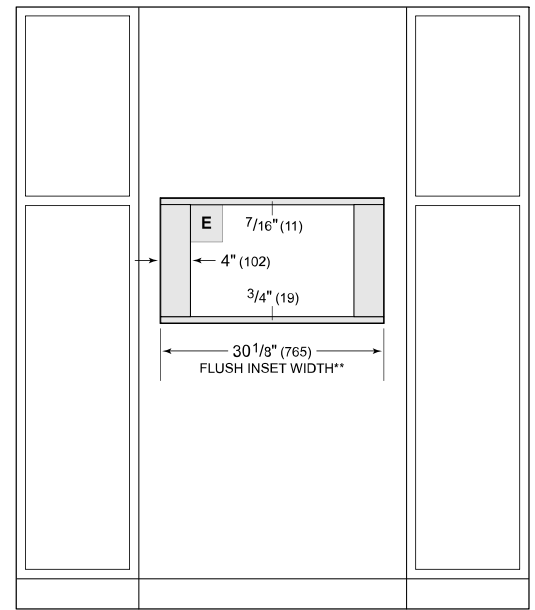

Fits a 9x13 pan and up to a 7" tall glass or dish for additional cooking flexibility

Install into surrounding cabinetry to coordinate with other Wolf built-in ovens and warming drawers

Installs can be lowered due to control panel lock providing extra safety

Model	MD30TE/S
Dimensions	29 7/8"W x 15 1/8"H x 21 7/8"D
Capacity	1.2 cu. ft.
Weight	96 lbs
Electrical Supply	120 VAC, 60 Hz
Electrical Service	15 amp dedicated circuit
Power Cord Length	4 Feet
Receptacle	3-prong grounding-type

ELECTRICAL

NOTE: Dimensions in parenthesis are in millimeters unless otherwise specified

DIMENSIONS

FLUSH INSTALLATION

SIDE VIEW

FRONT VIEW

*Will be visible and should be finished to match cabinetry.
 **Dimension provides minimum reveals.