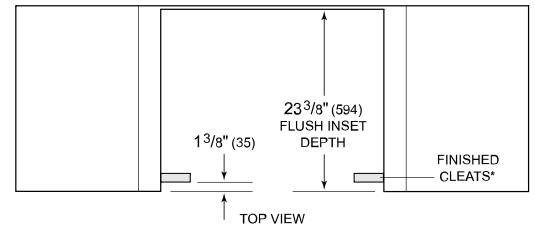

Model	MD30TE/S
Dimensions	29 7/8"W x 15 1/8"H x 21 7/8"D
Capacity	1.2 cu. ft.
Weight	96 lbs
Electrical Supply	120 VAC, 60 Hz
Electrical Service	15 amp dedicated circuit
Power Cord Length	4 Feet
Receptacle	3-prong grounding-type

ELECTRICAL

NOTE: Dimensions in parenthesis are in millimeters unless otherwise specified

DIMENSIONS

FLUSH INSTALLATION

SIDE VIEW

FRONT VIEW

*Will be visible and should be finished to match cabinetry.
 **Dimension provides minimum reveals.