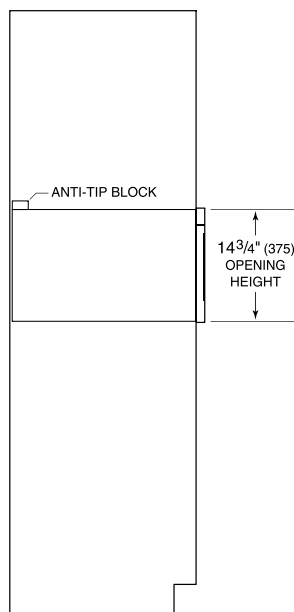

Fits a 9x13 pan and up to a 7" tall glass or dish for additional cooking flexibility

Install into surrounding cabinetry to coordinate with other Wolf built-in ovens and warming drawers

Installs can be lowered due to control panel lock providing extra safety

ACCESSORIES

Flush Inset Vent

Accessories available through an authorized dealer.

For local dealer information, visit subzero-wolf.com/locator.

PRODUCT SPECIFICATIONS

Model	MD24TE/S
Dimensions	23 7/8"W x 15 1/8"H x 21 7/8"D
Capacity	1.2 cu. ft.
Weight	99 lbs
Electrical Supply	120 VAC, 60 Hz
Electrical Service	15 amp dedicated circuit
Power Cord Length	4 Feet
Receptacle	3-prong grounding-type

ELECTRICAL

NOTE: Dimensions in parenthesis are in millimeters unless otherwise specified

DIMENSIONS

STANDARD INSTALLATION

TOP VIEW

SIDE VIEW

FRONT VIEW