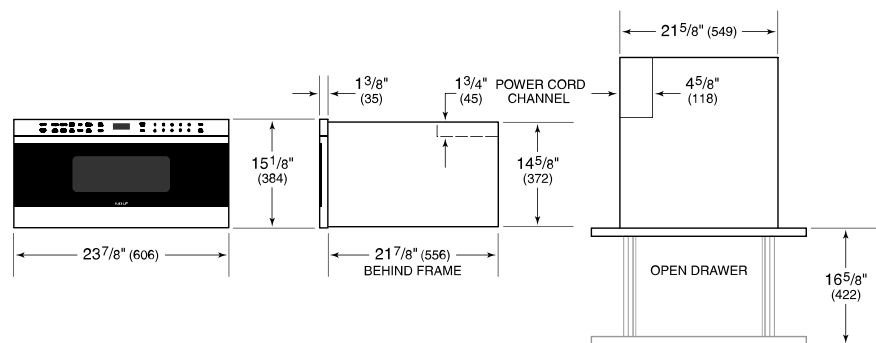

Fits a 9x13 pan and up to a 7" tall glass or dish for additional cooking flexibility

Install into surrounding cabinetry to coordinate with other Wolf built-in ovens and warming drawers

Installs can be lowered due to control panel lock providing extra safety

ACCESSORIES

Flush Inset Vent

Accessories available through an authorized dealer.

For local dealer information, visit subzero-wolf.com/locator.

PRODUCT SPECIFICATIONS

Model	MD24TE/S
Dimensions	23 7/8"W x 15 1/8"H x 21 7/8"D
Capacity	1.2 cu. ft.
Weight	99 lbs
Electrical Supply	120 VAC, 60 Hz
Electrical Service	15 amp dedicated circuit
Power Cord Length	4 Feet
Receptacle	3-prong grounding-type

ELECTRICAL

NOTE: Dimensions in parenthesis are in millimeters unless otherwise specified

DIMENSIONS

STANDARD INSTALLATION

TOP VIEW

SIDE VIEW

FRONT VIEW