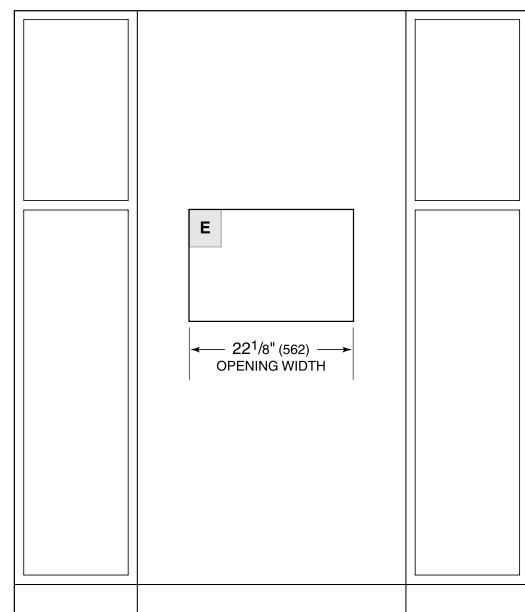

Fits a 9x13 pan and up to a 7" tall glass or dish for additional cooking flexibility

Install into surrounding cabinetry to coordinate with other Wolf built-in ovens and warming drawers

Installs can be lowered due to control panel lock providing extra safety

ACCESSORIES

Flush Inset Vent

Accessories available through an authorized dealer.

For local dealer information, visit subzero-wolf.com/locator.

PRODUCT SPECIFICATIONS

Model	MD24TE/S
Dimensions	23 7/8"W x 15 1/8"H x 21 7/8"D
Capacity	1.2 cu. ft.
Weight	99 lbs
Electrical Supply	120 VAC, 60 Hz
Electrical Service	15 amp dedicated circuit
Power Cord Length	4 Feet
Receptacle	3-prong grounding-type

ELECTRICAL

NOTE: Dimensions in parenthesis are in millimeters unless otherwise specified

DIMENSIONS

STANDARD INSTALLATION

TOP VIEW

SIDE VIEW

FRONT VIEW