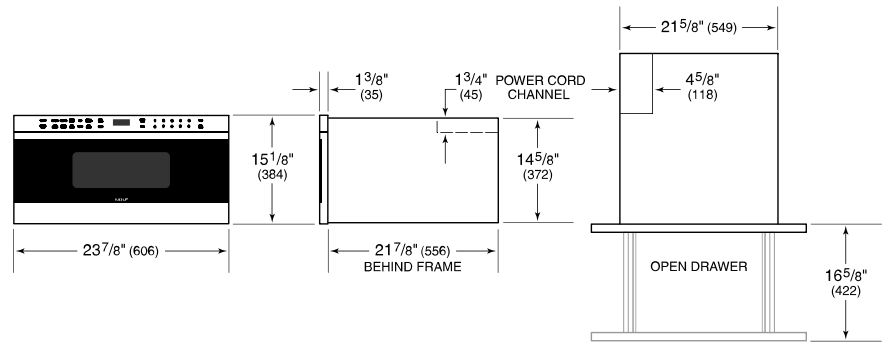

Fits a 9x13 pan and up to a 7" tall glass or dish for additional cooking flexibility

Install into surrounding cabinetry to coordinate with other Wolf built-in ovens and warming drawers

Installs can be lowered due to control panel lock providing extra safety

ACCESSORIES

Flush Inset Vent

Accessories available through an authorized dealer.

For local dealer information, visit subzero-wolf.com/locator.

PRODUCT SPECIFICATIONS

Model	MD24TE/S
Dimensions	23 7/8"W x 15 1/8"H x 21 7/8"D
Capacity	1.2 cu. ft.
Weight	99 lbs
Electrical Supply	120 VAC, 60 Hz
Electrical Service	15 amp dedicated circuit
Power Cord Length	4 Feet
Receptacle	3-prong grounding-type

ELECTRICAL

NOTE: Dimensions in parenthesis are in millimeters unless otherwise specified

DIMENSIONS

FLUSH INSTALLATION

SIDE VIEW

FRONT VIEW

*Will be visible and should be finished to match cabinetry.
 **Dimension provides minimum reveals.