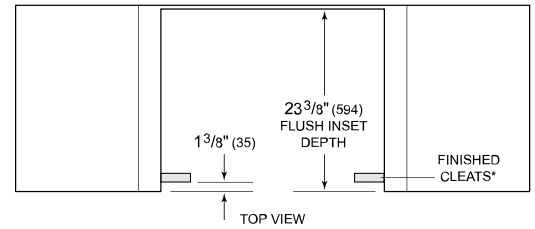

ACCESSORIES

Flush Inset Vent

Accessories available through an authorized dealer.

For local dealer information, visit subzero-wolf.com/locator.

PRODUCT SPECIFICATIONS

Model	MD24TE/S
Dimensions	23 7/8"W x 15 1/8"H x 21 7/8"D
Capacity	1.2 cu. ft.
Weight	99 lbs
Electrical Supply	120 VAC, 60 Hz
Electrical Service	15 amp dedicated circuit
Power Cord Length	4 Feet
Receptacle	3-prong grounding-type

ELECTRICAL

NOTE: Dimensions in parenthesis are in millimeters unless otherwise specified

DIMENSIONS

FLUSH INSTALLATION

SIDE VIEW

FRONT VIEW

*Will be visible and should be finished to match cabinetry.
 **Dimension provides minimum reveals.