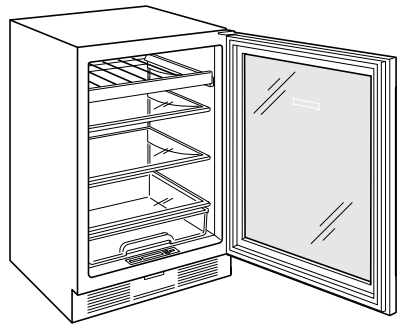

Store seven 750-ml wine bottles on each smooth roller-glide shelf

Keeps dairy, produce, and other perishables at their optimal temperature

Control brightness with soft-on LED lighting

Display beverages via a single, triple-pane and UV-resistant glass door

HANDLE ACCESSORIES

PRO

TUBULAR

PRODUCT DETAILS

REFRIGERATOR

- 1 adjustable wine storage rack
- 3 glass shelves (2 adjustable; 1 stationary)
- 1 storage bin

PRODUCT SPECIFICATIONS

Model	UC-24BG/O
Dimensions	23 7/8"W x 34"H x 24"D
Refrigerator Capacity	6 cu. ft.
Door Clearance	23 3/8"
Electrical Supply	115 VAC, 60 Hz
Electrical Service	15 amp dedicated circuit
Wine Storage Capacity	8 Bottles

ELECTRICAL

NOTE: Dimensions in parenthesis are in millimeters unless otherwise specified

INTERIOR VIEW

This illustration is intended for interior reference only and may not represent the exterior of the model being specified.