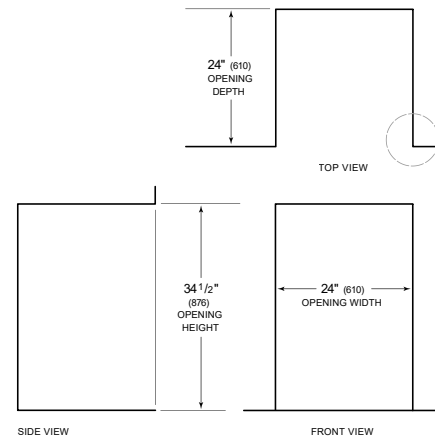

HANDLE ACCESSORIES

PRO

TUBULAR

PRODUCT DETAILS

REFRIGERATOR

- 1 adjustable wine storage rack
- 3 glass shelves (2 adjustable; 1 stationary)
- 1 storage bin

PRODUCT SPECIFICATIONS

Model	UC-24BG/O
Dimensions	23 7/8"W x 34"H x 24"D
Refrigerator Capacity	6 cu. ft.
Door Clearance	23 3/8"
Electrical Supply	115 VAC, 60 Hz
Electrical Service	15 amp dedicated circuit
Wine Storage Capacity	8 Bottles

ELECTRICAL

NOTE: Dimensions in parenthesis are in millimeters unless otherwise specified

INTERIOR VIEW

This illustration is intended for interior reference only and may not represent the exterior of the model being specified.

DIMENSIONS

STANDARD INSTALLATION

NOTE: 3 1/2" (89) finished returns will be visible and should be finished to match cabin