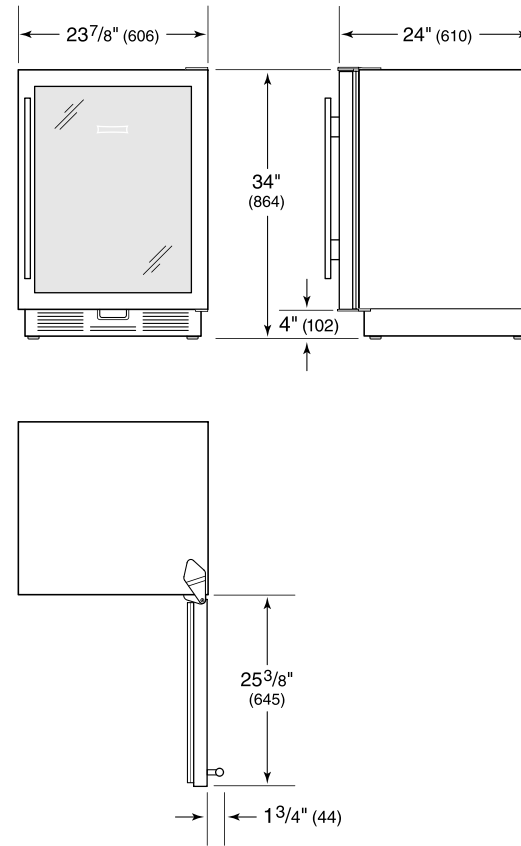

HANDLE ACCESSORIES

PRO

TUBULAR

PRODUCT DETAILS

REFRIGERATOR

- 1 adjustable wine storage rack
- 3 glass shelves (2 adjustable; 1 stationary)
- 1 storage bin

PRODUCT SPECIFICATIONS

Model	UC-24BG/O
Dimensions	23 7/8"W x 34"H x 24"D
Refrigerator Capacity	6 cu. ft.
Door Clearance	23 3/8"
Electrical Supply	115 VAC, 60 Hz
Electrical Service	15 amp dedicated circuit
Wine Storage Capacity	8 Bottles

ELECTRICAL

NOTE: Dimensions in parenthesis are in millimeters unless otherwise specified

INTERIOR VIEW

This illustration is intended for interior reference only and may not represent the exterior of the model being specified.

DIMENSIONS

STANDARD INSTALLATION

NOTE: 3 1/2" (89) finished returns will be visible and should be finished to match cabin