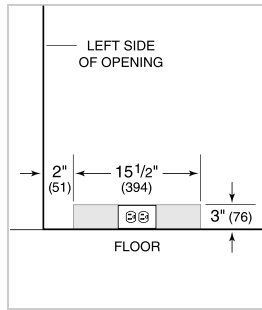

HANDLE ACCESSORIES

PRO

TUBULAR

PRODUCT DETAILS

REFRIGERATOR

- 1 adjustable wine storage rack
- 3 glass shelves (2 adjustable; 1 stationary)
- 1 storage bin

PRODUCT SPECIFICATIONS

Model	UC-24BG/O
Dimensions	23 7/8"W x 34"H x 24"D
Refrigerator Capacity	6 cu. ft.
Door Clearance	23 3/8"
Electrical Supply	115 VAC, 60 Hz
Electrical Service	15 amp dedicated circuit
Wine Storage Capacity	8 Bottles

ELECTRICAL

NOTE: Dimensions in parenthesis are in millimeters unless otherwise specified

INTERIOR VIEW

This illustration is intended for interior reference only and may not represent the exterior of the model being specified.

DIMENSIONS

STANDARD INSTALLATION

NOTE: 3 1/2" (89) finished returns will be visible and should be finished to match cabin